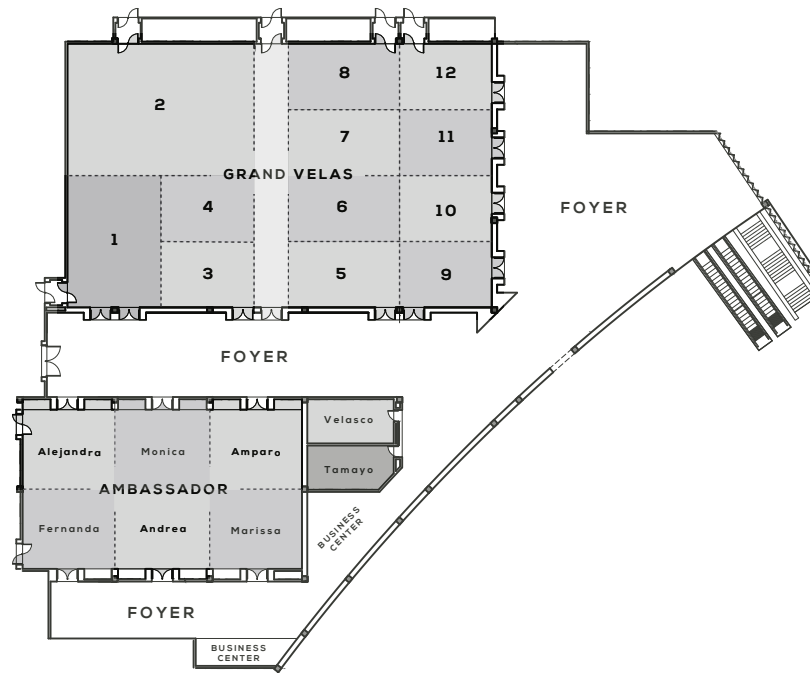

CONVENTION CENTER

CAPACITIES

MEETING ROOM	AREA SQ. FT	LENGTH	WIDTH	HEIGHT	Theater	Classroom	Crescent Rounds	"U" Shape	Cocktail	Banquet Plated (10 pax)
GRAND VELAS	10,662	81.04	131.56	19.69	923	685	464	134	1042	774
Velas 1-4	5,115	81.04	63.12	19.69	443	329	223	64	500	371
Velas 5-12	4,631	81.04	57.15	19.69	401	297	202	58	453	336
AMBASSADOR	4,877	56.1	86.94	19.69	422	313	213	61	477	354
Fernanda	739	26.38	28.02	19.69	64	48	32	9	73	54
Alejandra	739	26.38	28.02	19.69	64	48	32	9	73	54
Andrea	768	26.38	29.13	19.69	66	49	33	10	75	56
Monica	768	26.38	29.13	19.69	66	49	33	10	75	56
Marissa	739	26.38	28.02	19.69	64	48	32	9	73	54
Amparo	739	26.38	28.02	19.69	64	48	32	9	73	54
MEETING ROOMS										
Tamayo	321	23.58	13.61	10.5						1 board meeting table for 8 ppl
Velasco	377	27.72	13.61	10.5						1 board meeting table for 10 ppl